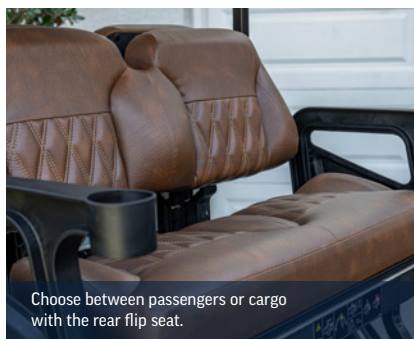

Create an immersive experience with the 28" soundbar on featured vehicle packages.

Choose between passenger or cargo with the rear flip seat.