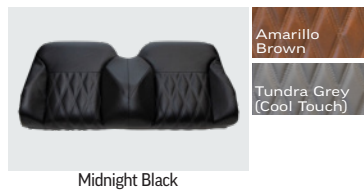

Seat Options

Luxury