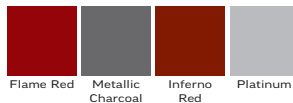

Premium Colors