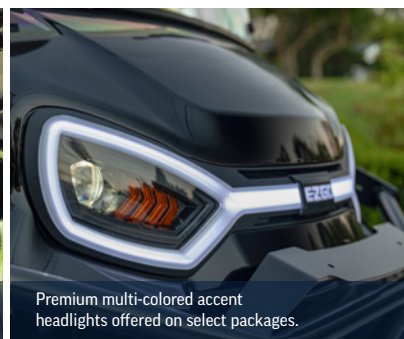

EXPRESS 6 6-PASSENGER

The E-Z-GO® Express™ 6 delivers spacious comfort and versatile performance for families and group outings. Extended seating and a smooth, controlled ride create a more enjoyable driving experience, while multiple powertrains and trim options adapt to a range of lifestyles. Available touchscreen technology and immersive audio add a more connected feel to every ride.

Create an immersive experience with the 28" soundbar on featured vehicle packages.

Premium multi-colored accent headlights offered on select packages.

EXPRESS 6

6-Passenger

	VALOR		TOURING			SUMMIT		
TRIM	Crafted for carefree adventures.		Perfect for spins around the neighborhood.			For those who want to carve their own path.		
PACKAGE	S	S+	S	ST	STL	X	XT	XTL
POWERTRAIN	48V		ELiTE® Lithium or 13.5 hp Gas Engine			ELiTE Lithium or 13.5 hp Gas Engine		
HEIGHT	Standard		Standard			Lifted		
TIRES	Kenda K500 20x8-10, Black Steel Wheels	Hole-N-One, 20x9-12, Rogue Alloy Wheel	Choose Your Own			Choose Your Own		
DECALS	Black	Metallic	Metallic			Black		
HEADLIGHTS	LED		LED	LED Headlights W/ RGB Accents		LED	LED Headlights W/ RGB Accents	
TURN SIGNAL	Turn Signal Stalk		Turn Signal Stalk			Turn Signal Stalk		
SEATS	Standard		Standard or Premium	Premium or Signature	Luxury	Standard or Premium	Premium or Signature	Luxury
TECHNOLOGY	-	-	IntelliGauge® (ELiTE Only)	ECOXGEAR Screen & Speaker		IntelliGauge (ELiTE Only)	ECOXGEAR Screen & Speaker	
USB			USB-A	USB-A & C		USB-A	USB-A & C	
ACCENT LIGHT	-	-	-	✓	✓	-	✓	✓
GLOVEBOX KIT*	-	-	-	✓	✓	-	✓	✓
BACKUP CAMERA	-	-	-	✓	✓	-	✓	✓
FENDER FLARE	-	-	-	-	-	✓	✓	✓
BRUSH GUARD	-	-	-	-	-	-	✓	✓
KEY TYPE	Common	Unique	Common	Unique		Common	Unique	

*Kit includes a glovebox door, glovebox shelf and storage mats.

Color Options

Standard Colors

Premium Colors

Seat Options

Luxury

Signature

Premium