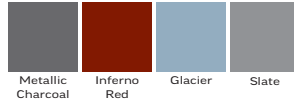

Premium Colors