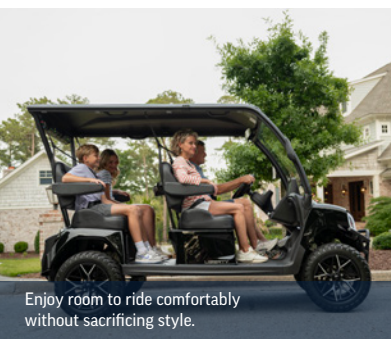

Enjoy room to ride comfortably without sacrificing style.