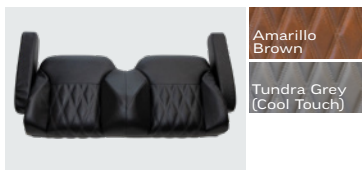

Luxury Colors

Seat Options

Luxury